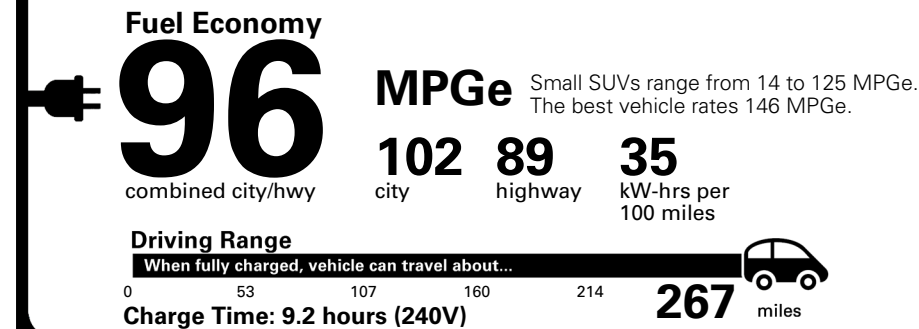

TOTAL PRICE: \$61,775.00

114 X 0766TGLOVI

EPA DOT Fuel Economy and Environment

Electric Vehicle

You save \$4,000
in fuel costs over 5 years compared to the average new vehicle.

Annual fuel cost \$900

Fuel Economy & Greenhouse Gas Rating (tailpipe only)