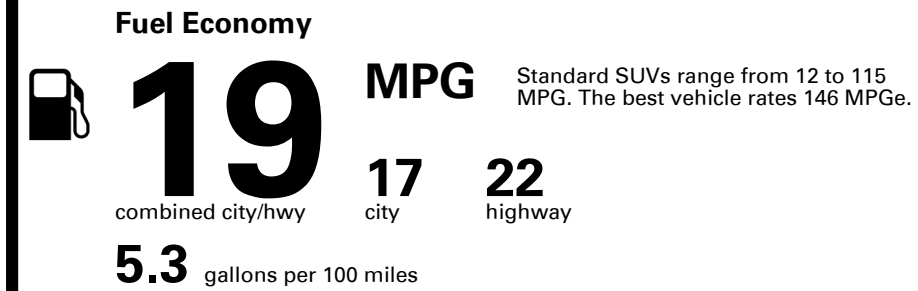

TOTAL PRICE: \$92,025.00

252 A 2586TLIBER 4

EPA DOT Fuel Economy and Environment

Gasoline Vehicle

You spend \$8,000
more in fuel costs over 5 years compared to the average new vehicle.

Annual fuel cost \$3,300