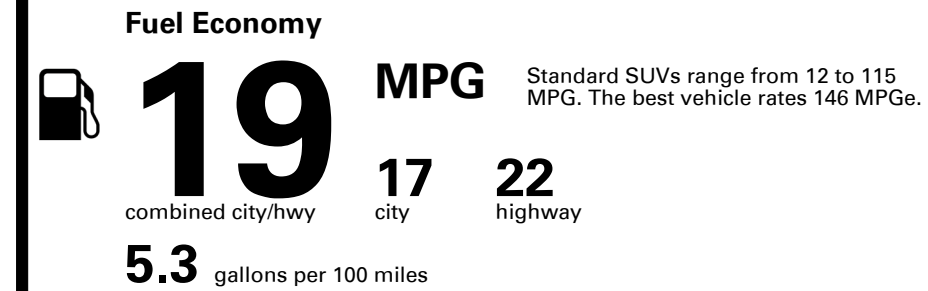

TOTAL PRICE: \$91,245.00

37 A 0466TGLOVI

Inland Freight & Handling : \$1,495.00

EPA DOT Fuel Economy and Environment

Gasoline Vehicle

You spend \$8,000
 more in fuel costs over 5 years compared to the average new vehicle.

Annual fuel cost \$3,300

Fuel Economy & Greenhouse Gas Rating (tailpipe only)

Smog Rating (tailpipe only)

This vehicle emits 467 grams CO₂ per mile. The best emits 0 grams per mile (tailpipe only). Producing and distributing fuel also create emissions; learn more at fueleconomy.gov.