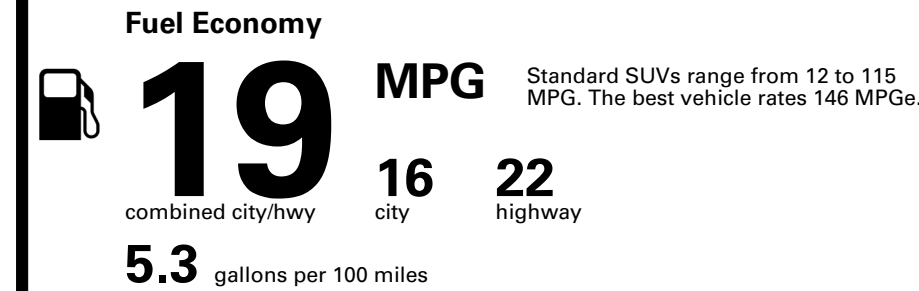

TOTAL PRICE: \$85,825.00

149 A 1587GLOVI

Inland Freight & Handling : \$1,495.00

EPA DOT Fuel Economy and Environment

Gasoline Vehicle

You spend \$8,000
 more in fuel costs over 5 years compared to the average new vehicle.