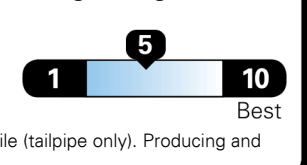

Fuel Economy & Greenhouse Gas Rating (tailpipe only)

Smog Rating (tailpipe only)

Actual results will vary for many reasons, including driving conditions and how you drive and maintain your vehicle. The average new vehicle gets 29 MPG and costs \$8,500 to fuel over 5 years. Cost estimates are based on 15,000 miles per year at \$ 4.15 per gallon. MPGe is miles per gasoline gallon equivalent. Vehicle emissions are a significant cause of climate change and smog.