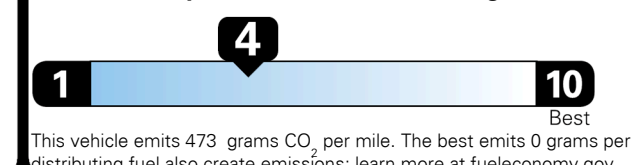

TOTAL PRICE: \$85,420.00

37 A 0436TPORGY

EPA DOT Fuel Economy and Environment

Gasoline Vehicle

Fuel Economy

19 MPG
 combined city/hwy

16 MPG
 city

22 MPG
 highway

5.3 gallons per 100 miles

Standard SUVs range from 12 to 115 MPG. The best vehicle rates 146 MPGe.

You spend \$8,000
 more in fuel costs over 5 years compared to the average new vehicle.

Annual fuel cost \$3,300

Fuel Economy & Greenhouse Gas Rating (tailpipe only)

Smog Rating (tailpipe only)

Actual results will vary for many reasons, including driving conditions and how you drive and maintain your vehicle. The average new vehicle gets 29 MPG and costs \$8,500 to fuel over 5 years. Cost estimates are based on 15,000 miles per year at \$ 4.15 per gallon. MPGe is miles per gasoline gallon equivalent. Vehicle emissions are a significant cause of climate change and smog.