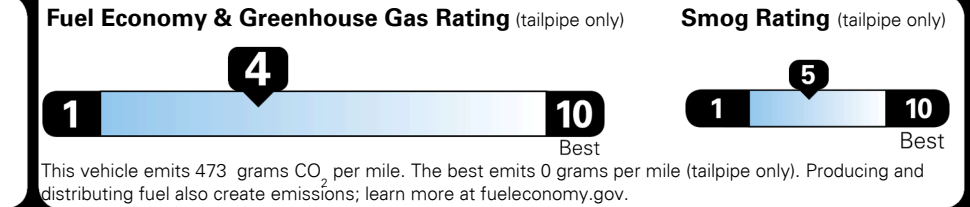

Full Tank of Gas

GENESIS WARRANTY

- 5-year/60,000-mile New Vehicle Warranty*
- 10-year/100,000-mile Powertrain Warranty*
- 7-year/Unlimited-mile Anti-perforation Warranty*
- Limited warranties, see retailer for details

Manufacturer's Suggested Retail Price: $82,330.00

ADDED FEATURES:

- *MAKALU GRAY(NCM) Paint $650.00
- Accessories
- *Crossbars $520.00
- *First Aid Kit $65.00
- *Fragrance Cartridges $160.00
- *NFC Key Card $30.00

SOLD TO: MO704   **SHIPPED TO: MO704**
GENESIS OF ST CHARLES
5601 VETERANS MEMORIAL PKWY
SAINT PETERS MO 63376

Inland Freight & Handling : $1,495.00

VIN: KMUHEESC9TU307945	EXTERIOR COLOR: MAKALU GRAY	INTERIOR/SEAT COLOR: OBSIDIAN BLACK/OBSIDIAN
MODEL: V0492A65	PORT OF ENTRY: TC	TRANSPORT: TRUCK
EMISSIONS: This vehicle is certified to meet emission requirements in all 50 states		ACCESSORY WEIGHT: 10 lbs./ 5 kgs.

TOTAL PRICE: $85,250.00

241 A 2506TRCC 5

EPA DOT Fuel Economy and Environment

Gasoline Vehicle

Fuel Economy

19 MPG
combined city/hwy

16 MPG
city

22 MPG
highway

5.3 gallons per 100 miles

Standard SUVs range from 12 to 115 MPG. The best vehicle rates 146 MPGe.

You spend $8,000
more in fuel costs over 5 years compared to the average new vehicle.

Annual fuel cost $3,300

Actual results will vary for many reasons, including driving conditions and how you drive and maintain your vehicle. The average new vehicle gets 29 MPG and costs $8,500 to fuel over 5 years. Cost estimates are based on 15,000 miles per year at $ 4.15 per gallon. MPGe is miles per gasoline gallon equivalent. Vehicle emissions are a significant cause of climate change and smog.

fueleconomy.gov

Calculate personalized estimates and compare vehicles

GOVERNMENT 5-STAR SAFETY RATINGS

Overall Vehicle Score ★ ★ ★ ★ ★

Based on the combined rating of frontal, side and rollover. Should ONLY be compared to other vehicles of similar size and weight.

Frontal Crash	Driver Passenger	★ ★ ★ ★
Based on the risk of injury in a frontal impact. Should ONLY be compared to other vehicles of similar size and weight.		
Side Crash	Front seat Rear seat	★ ★ ★ ★ ★
Based on the risk of injury in a side impact.		
Rollover		★ ★ ★ ★
Based on the risk of rollover in a single-vehicle crash.		

Manufacturer's suggested retail price includes manufacturer's recommended pre-delivery service. Gasoline license and title fees state and local taxes and dealer installed options and accessories are not included in the manufacturer's suggested retail price. This label has been affixed to this vehicle by Genesis Motor America, pursuant to the requirements of 15 U.S.C. 1231 et seq. which prohibits its removal or alteration prior to delivery to the ultimate purchaser.

Star ratings range from 1 to 5 stars (★★★★★) with 5 being the highest.
Source: National Highway Traffic Safety Administration (NHTSA).
www.safercar.gov or 1-888-327-4236

PARTS CONTENT INFORMATION

FOR VEHICLES IN THIS CARLINE: U.S./CANADIAN PARTS CONTENT: 3 %

MAJOR SOURCES OF FOREIGN PARTS CONTENT: KOREA: 80 %

FOR THIS VEHICLE: FINAL ASSEMBLY POINT: ULSAN, KOREA

COUNTRY OF ORIGIN:

ENGINE: KOREA   TRANSMISSION: KOREA

Note: Parts content does not include final assembly, distribution, or other non-parts costs.