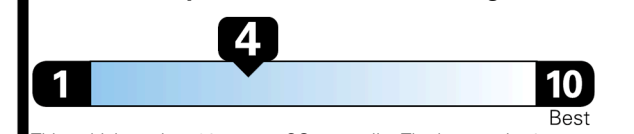

Fuel Economy & Greenhouse Gas Rating (tailpipe only)