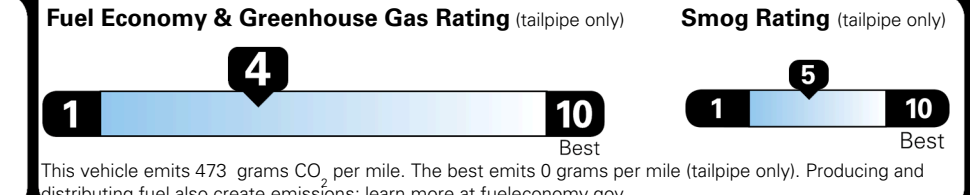

TOTAL PRICE: \$85,735.00

EPA DOT Fuel Economy and Environment

Gasoline Vehicle

Fuel Economy

19 MPG
 combined city/hwy

16 MPG
 city

22 MPG
 highway

5.3 gallons per 100 miles

Standard SUVs range from 12 to 115 MPG. The best vehicle rates 146 MPGe.

You spend \$8,000
 more in fuel costs over 5 years compared to the average new vehicle.

Annual fuel cost \$3,300

Actual results will vary for many reasons, including driving conditions and how you drive and maintain your vehicle. The average new vehicle gets 29 MPG and costs \$8,500 to fuel over 5 years. Cost estimates are based on 15,000 miles per year at \$ 4.15 per gallon. MPGe is miles per gasoline gallon equivalent. Vehicle emissions are a significant cause of climate change and smog.