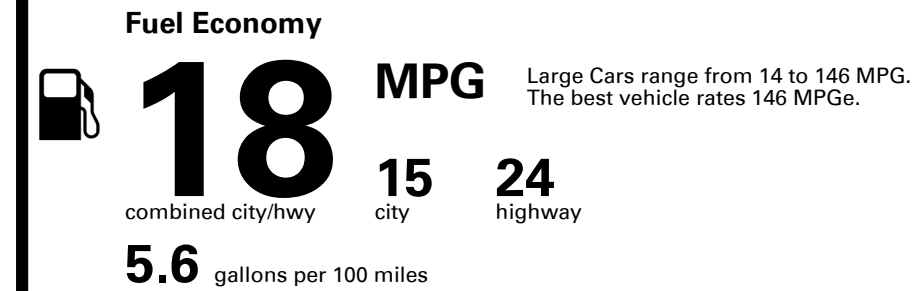

Inland Freight & Handling : \$1,495.00

TOTAL PRICE: \$82,025.00

EPA DOT Fuel Economy and Environment

Gasoline Vehicle

You spend \$8,750
 more in fuel costs over 5 years compared to the average new vehicle.

Annual fuel cost \$3,450

Fuel Economy & Greenhouse Gas Rating (tailpipe only)

Smog Rating (tailpipe only)

This vehicle emits 485 grams CO₂ per mile. The best emits 0 grams per mile (tailpipe only). Producing and distributing fuel also create emissions; learn more at fueleconomy.gov.