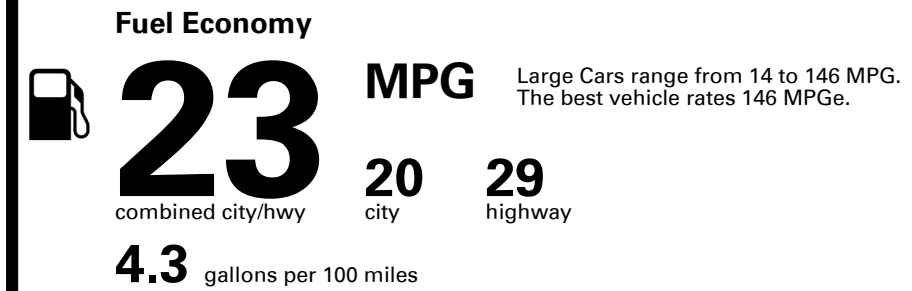

TOTAL PRICE: \$71,870.00

329 A 3356TMORNI 4

EPA DOT Fuel Economy and Environment

Gasoline Vehicle

You spend \$5,000
more in fuel costs over 5 years compared to the average new vehicle.

Annual fuel cost \$2,700