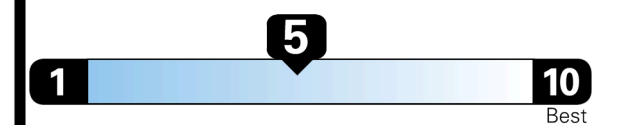

EPA DOT Fuel Economy and Environment

Gasoline Vehicle

Fuel Economy

23 MPG
combined city/hwy

20 city
29 highway

4.3 gallons per 100 miles

Large Cars range from 14 to 146 MPG. The best vehicle rates 146 MPGe.

You spend $5,000
more in fuel costs over 5 years compared to the average new vehicle.

Annual fuel cost $2,700

Fuel Economy & Greenhouse Gas Rating (tailpipe only)