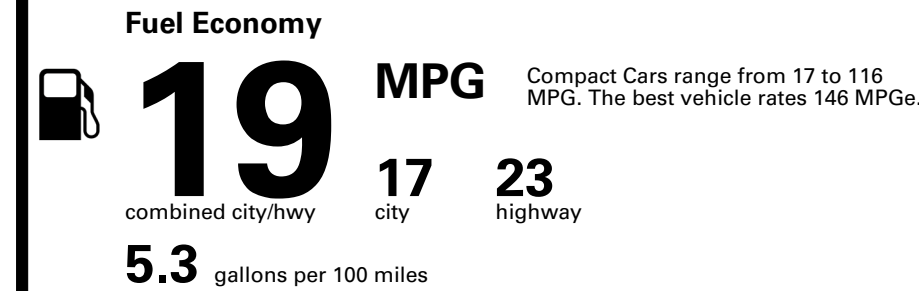

Inland Freight & Handling : \$1,395.00

TOTAL PRICE: \$57,935.00

EPA DOT Fuel Economy and Environment

Gasoline Vehicle

You spend \$8,000
 more in fuel costs over 5 years compared to the average new vehicle.