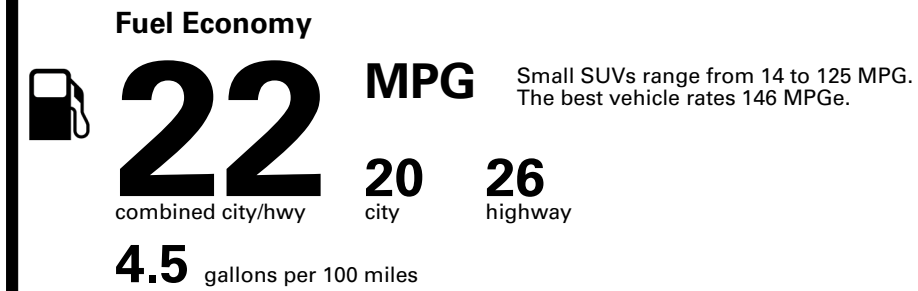

TOTAL PRICE: \$62,735.00

158 A

EMISSIONS:
This vehicle is certified to meet emission requirements in all 50 states

EPA DOT Fuel Economy and Environment

Gasoline Vehicle

You spend \$5,750
more in fuel costs over 5 years compared to the average new vehicle.

Annual fuel cost \$2,850

Fuel Economy & Greenhouse Gas Rating (tailpipe only)

Smog Rating (tailpipe only)

This vehicle emits 402 grams CO₂ per mile. The best emits 0 grams per mile (tailpipe only). Producing and distributing fuel also create emissions; learn more at fueleconomy.gov.