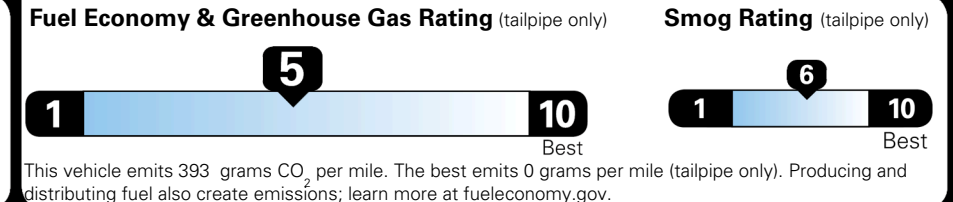

Inland Freight & Handling : \$1,495.00

TOTAL PRICE: \$59,430.00

EPA DOT Fuel Economy and Environment

Gasoline Vehicle

Fuel Economy

23 MPG
combined city/hwy

20 city
28 highway

4.3 gallons per 100 miles

Small SUVs range from 14 to 125 MPG. The best vehicle rates 146 MPGe.

You spend \$5,000
more in fuel costs over 5 years compared to the average new vehicle.

Annual fuel cost \$2,700

Actual results will vary for many reasons, including driving conditions and how you drive and maintain your vehicle. The average new vehicle gets 29 MPG and costs \$8,500 to fuel over 5 years. Cost estimates are based on 15,000 miles per year at \$ 4.15 per gallon. MPGe is miles per gasoline gallon equivalent. Vehicle emissions are a significant cause of climate change and smog.