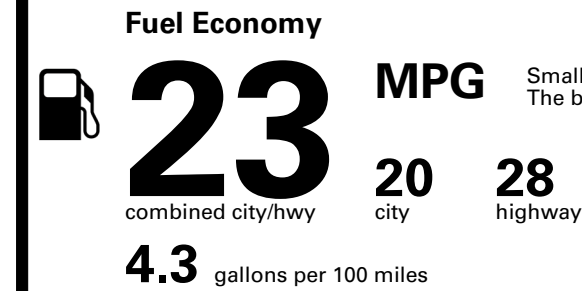

Inland Freight & Handling : \$1,495.00

TOTAL PRICE: \$59,455.00

EPA DOT Fuel Economy and Environment

Gasoline Vehicle

Small SUVs range from 14 to 125 MPG. The best vehicle rates 146 MPGe.

You spend \$5,000
more in fuel costs over 5 years
compared to the average new vehicle.